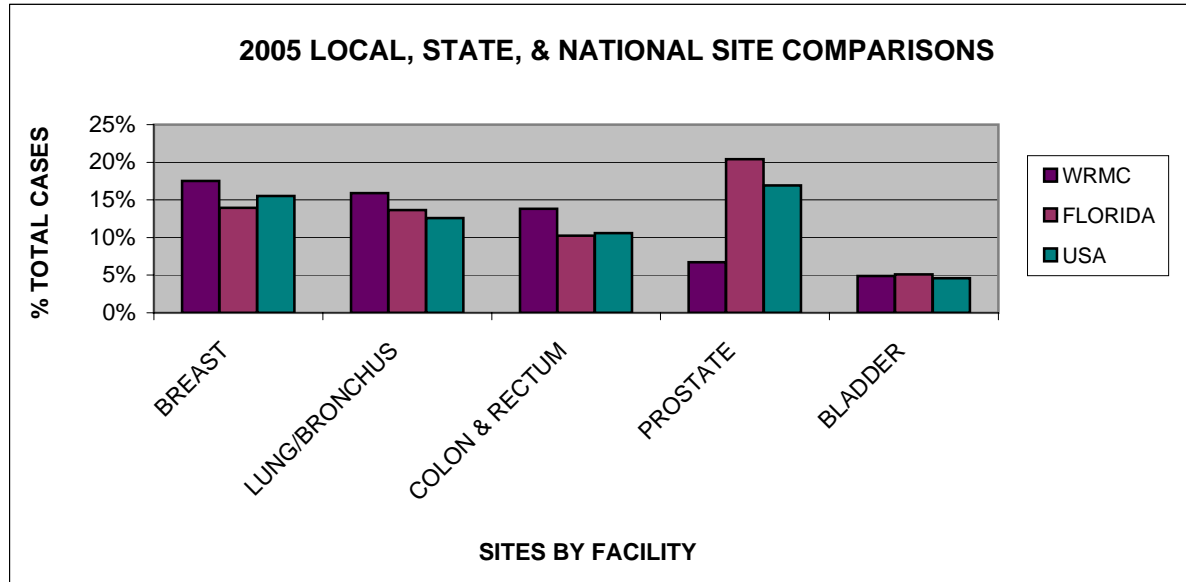

### 2005 LOCAL, STATE, & NATIONAL SITE COMPARISONS

PRIMARY SITE	WRMC	WRMC %	FLORIDA	FL %	USA
BREAST	100	17.50%	13430	13.96%	212930
LUNG/BRONCHUS	91	15.90%	13130	13.65%	172570
COLON & RECTUM	123	13.80%	9860	10.25%	145290
PROSTATE	38	6.70%	19650	20.43%	232090
BLADDER	28	4.90%	4890	5.08%	63210
ALL SITES	571	100.00%	96200	100.00%	1372910

FL & USA stats from 2005 American Cancer Society Facts & Figures

**USA %**

15.51%

12.57%

10.58%

16.90%

4.60%

100.00%